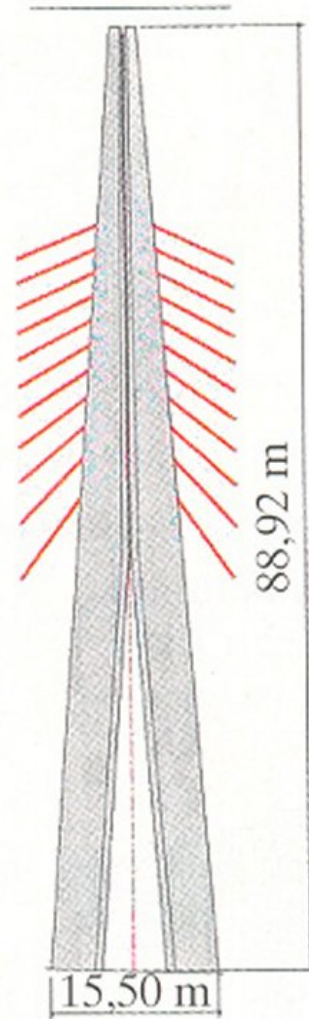

# MILLAU VÖLGYHÍD

top section

cable-stayed zone section

leg section

Millau viaduct video:

<https://www.youtube.com/watch?v=cMEYWfzHVNk>

Incremental launching 3D animation

<https://www.youtube.com/watch?v=S3Kf9e6JgF4>

Alconetar bridge 3D animation

<https://www.youtube.com/watch?v=o4eM0qoUhaE>