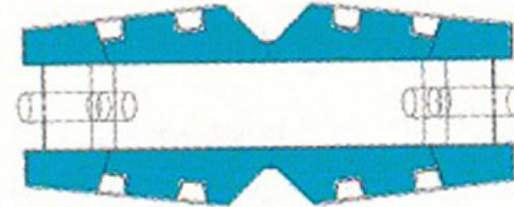

# MILLAU VÖLGYHÍD

top section

cable-stayed zone section

leg section

Millau viaduct video:

<https://www.youtube.com/watch?v=cMEYWfzHVNk>

Incremental launching 3D animation

<https://www.youtube.com/watch?v=S3Kf9e6JgF4>