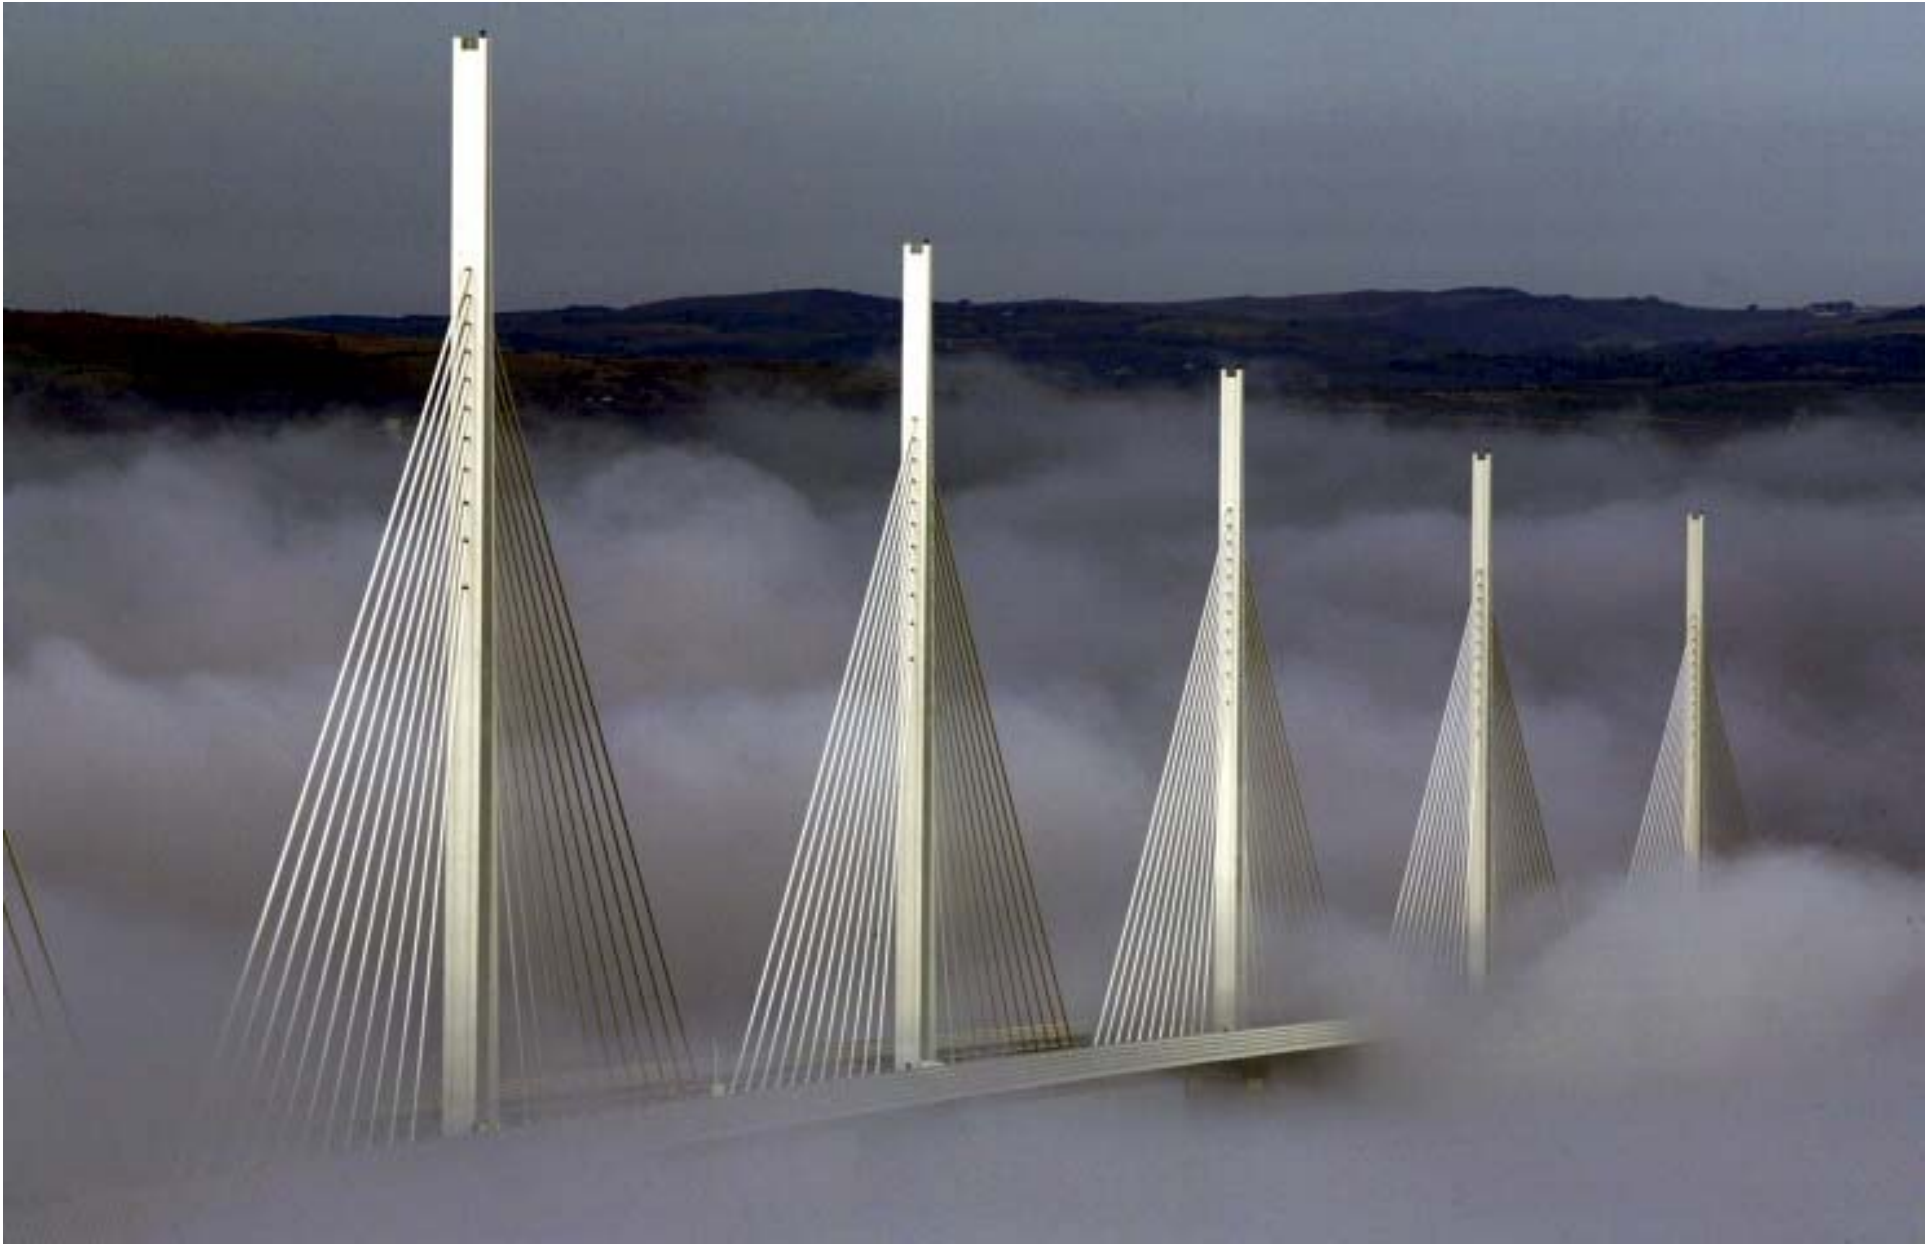

# MILLAU VÖLGYHÍD

top section

cable-stayed zone section

leg section

Millau viaduct video:

<https://www.youtube.com/watch?v=cMEYWfzHVNk>

Incremental launching 3D animation

<https://www.youtube.com/watch?v=S3Kf9e6JgF4>

Alconetar bridge 3D animation

<https://www.youtube.com/watch?v=o4eM0qoUhaE>