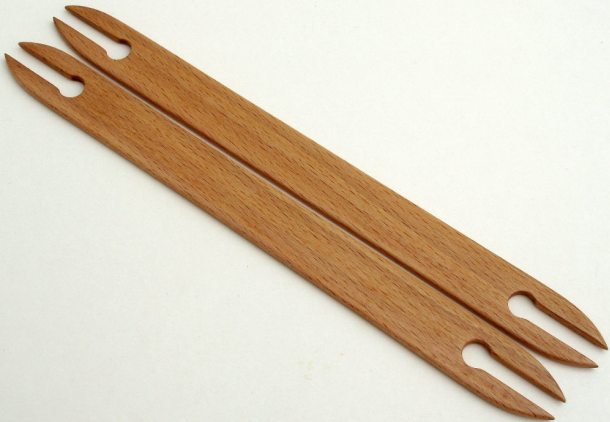

MC808

wonjasion on alibaba.com  
www.lulusoso.com

BY APPOINTMENT TO  
HER MAJESTY THE QUEEN

NB3

**KENT.**

MADE IN ENGLAND

Pure  
Bristle

AGGA KAPPA

ΑΓΓΑ ΚΑΡΡΑ

SWEDX

SWEDX

SWEDEN

Serrín especial  
para ahumado

Sciure spéciale  
pour fumer  
Special smoking  
chips

*Aladin Chips*  
100%Chef

Kornmühle